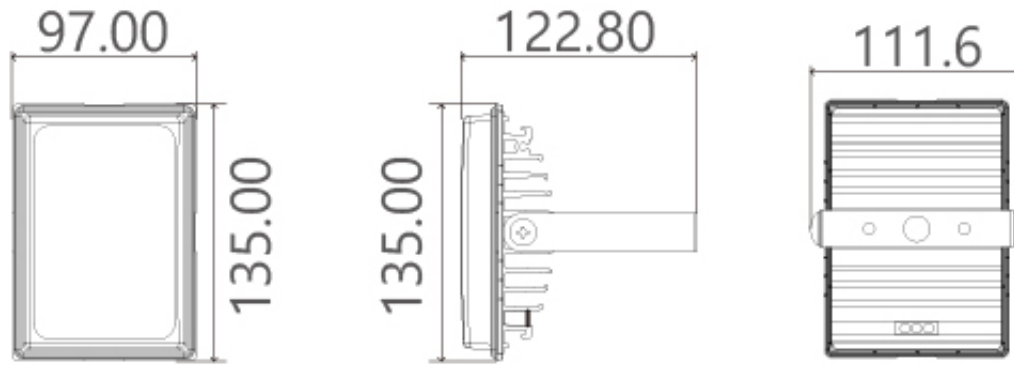

LED Flood light DC12V Mini 20W IP67

DC12V Mini 20W

ORDER CODE : MF010

SPECIFICATION

- 20W
- DC12V
- 1,700(lm)
- 590(lux)
- 60RA
- 6000K,3000K
- IP67
- 0.44kg
- -20 ~40

DIMENSION

EGM-Tech's industrial and vessel lighting has been upgraded three times since 2011.