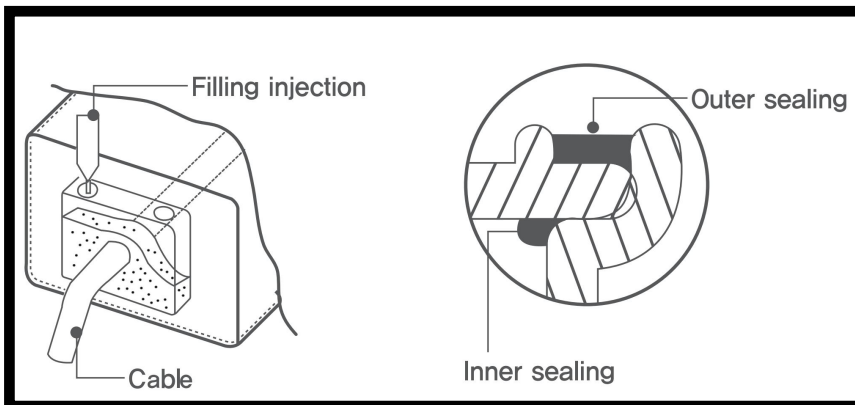

1. World-class sealing (waterproof, moisture-proof) technology

- Link: [US Patent](#) [Korea Patent 1](#), [Korea Patent 2](#)

- Our original designed heat sink, Domestic processing

- It can be used in high humidity and high salinity coastal area because it does not rust almost