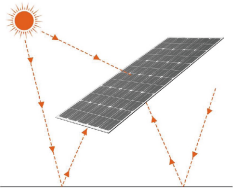

egmtech introduce solar street lights