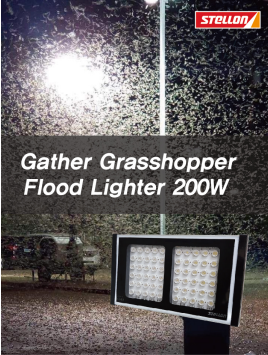

Product in issue

Product in issue

LED Flood lighting 100W

CE RoHS

LED Flood lighting 150W

CE RoHS

LED Flood lighting 200W

CE RoHS