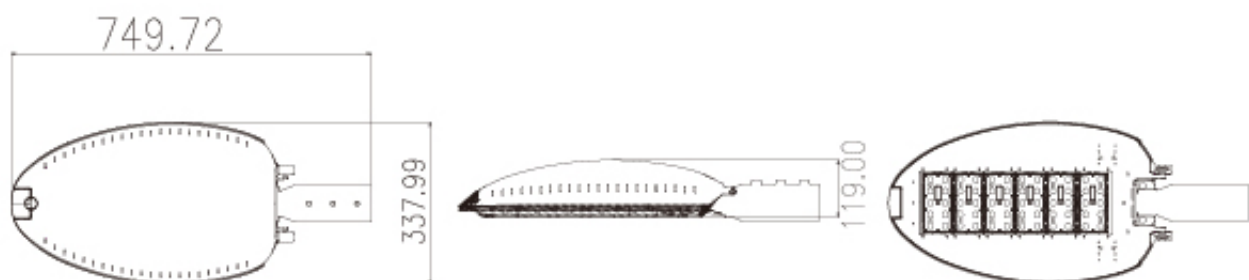

## 150W LED Street Light / Pole, Seaside Road, IP67

### DIMENSION

High efficiency: 150lm/W

Ingress Protection: IP67