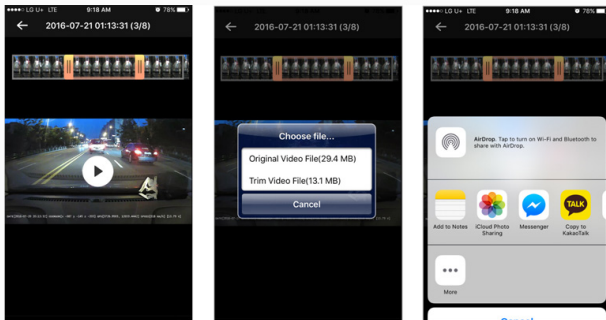

SEARCH FOR "EFOCUS" ON THE APP STORE

DIFFERENTIATED SEARCH FUNCTION USING CALENDAR

1. Select Date

Select a desired date in Calendar

2. Selecting still image

Select desired image from list of still image in 10 minute units

3. Select 1 minute image

Select the desired image among the image of 1 minute unit under the selected 10-minute unit image

TRIM FUNCTION & SNS UPLOAD

1. TRIM Function

TRIM function to set the range by moving the bar as you want in the movie you want to edit

2. Upload to SNS

Select the edited file to be uploaded to the SNS with the TRIM function

3. Upload directly from app

Select the SNS you want to upload from the FOCUS app and upload it yourself

SETTING

Event sensitivity | MIC on/off | speed unit | ratio of saving video | slot saving mode
| park mode setting | system setting | format | manual etc