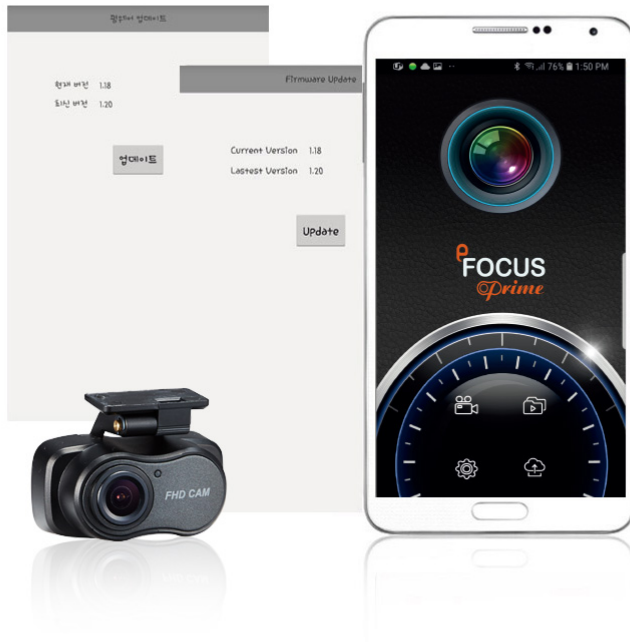

FOTA (FIRMWARE UPDATE OVER THE AIR)
AUTO UPDATE FROM SMARTPHONE!
WI-FI EASY UPDATE!

We constantly develop firmware to improve the performance **FOCUS** and provide convenience of users who can search and download automatically from smartphone through WiFi.