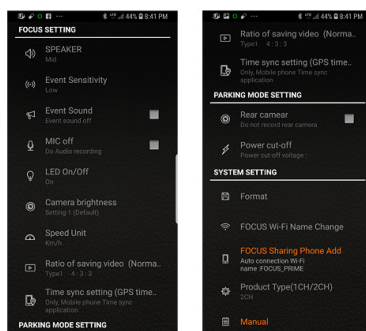

2. Upload to SNS

Select the edited file to be uploaded to the SNS with the TRIM function

3. Upload directly from app

Select the SNS you want to upload from the FOCUS app and upload it yourself

SETTING

Event sensitivity | MIC on/off | speed unit | ratio of saving video | slot saving mode
| park mode setting | system setting | format | manual etc

PC VIEWER ALLOWS YOU TO EASILY VIEW AND PLAY BACK RECORDED VIDEOS IN VARIOUS SCREEN CONFIGURATIONS

After driving, you can easily play and check the videos stored in SD CARD with simple interface implemented of easy viewing and convenient use of user recorded video through PC Viewer (Windows & MAC).