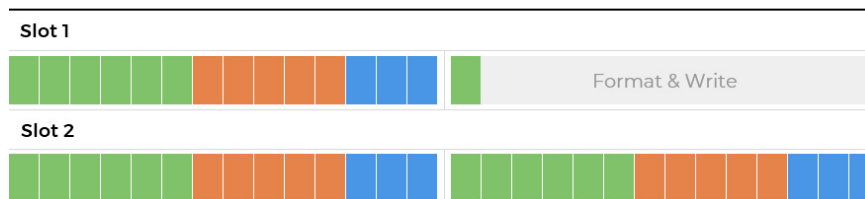

MAIN BODY WITH 256G STORAGE SPACE BY APPLYING 2 SLOTS

Protect the video recorded on the SD card from
the thief by hiding the main inside the car

INTELLIGENT FILE STORAGE SYSTEM(IFSS)

ENHANCED SD CARD SAVING CONTROL

Existing saving zone (normal, events, parking) is divided and the file is not saved to another area.
IFSS uses SD Card 100% to extend SD Card's life and file storage period.

FORMATTING PER CHANGE SLOT (MODE SELECTABLE)