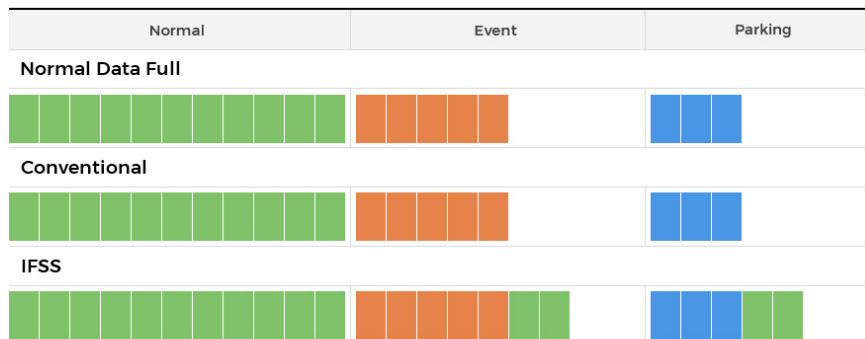

Never fall on glass (weight 22g)

Full HD Front & Rear camera (1920x1080pixel resolution)

Very well tuned Full HD camera provides satisfying video in backlight and dark environment (130° wide angle)

GPS for vehicle speed, location, date/time on the video image

DON'T YOU STILL KNOW WI-FI DASH CAM?

WIFI dash cam builds its own wireless local network and trasmit video data from SD card to smart phone thus help comfortable usage. And kinds of each functional setting can be performed using smartphone itself.

MAIN BODY WITH 256G STORAGE SPACE BY APPLYING 2 SLOTS

Protect the video recorded on the SD card from
the thief by hiding the main inside the car

INTELLIGENT FILE STORAGE SYSTEM(IFSS)

ENHANCED SD CARD SAVING CONTROL