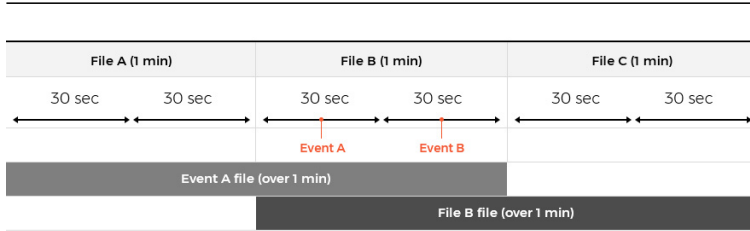

CREATE AN EVENT FILE FOR EASY CHECK

Event files have more Video before and after events to make it easy to check