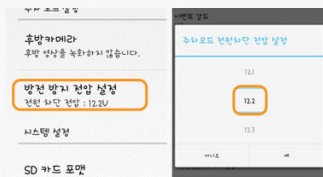

AUTO POWER DOWN SETTING

- After install mobile APP, user can set the protection voltage level.
- Very easy access is allowed by wireless communication in mobile APP.