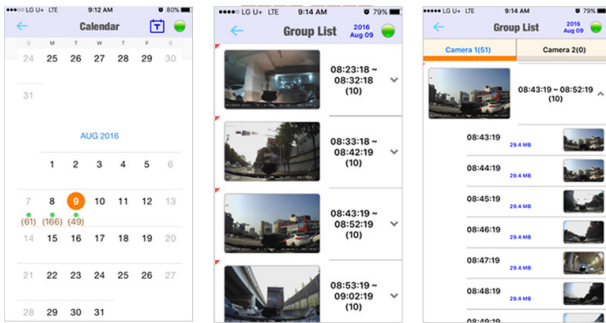

SEARCH FOR "EFOCUS" ON THE APP STORE

DIFFERENTIATED SEARCH FUNCTION USING CALENDAR

1. Select Date

Select a desired date in Calendar

2. Selecting still image

Select desired image from list of still image in 10 minute units