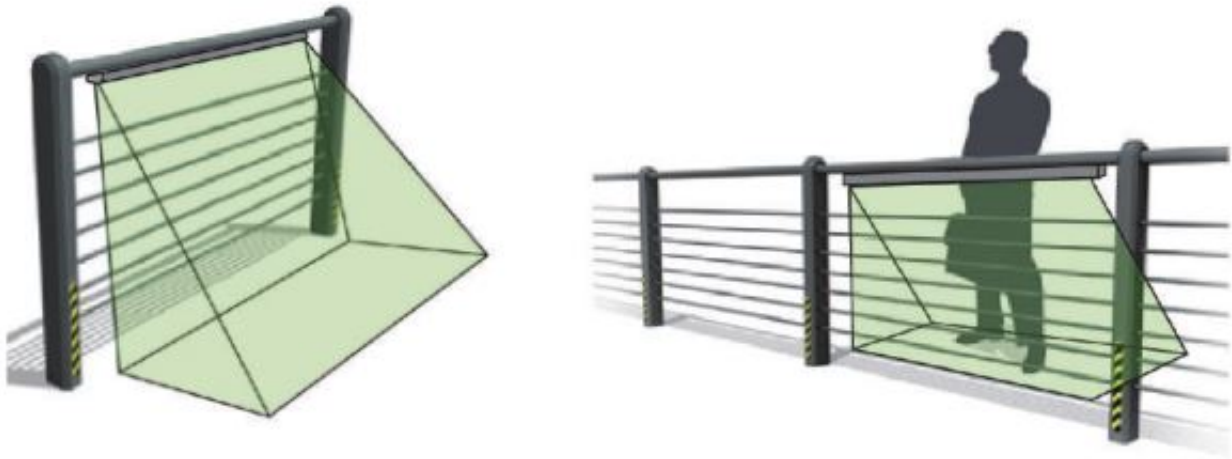

LED Wall-washer light shower 25W

light shower popup 25W

ORDER CODE : SFT120

SPECIFICATION

- 25W
- 220V(210V~270V) ,50~60Hz
- 1,550(lm)
- 2,890(lux)
- 80RA
- 6000K,3000K
- IP67
- 1kg
- 0.9 PF
- -20 ~40

DIMENSION

1. Advanced LED Wall-washer Lighting, Made in Korea

- A special lens was applied.
- No Glare, Selfie is good because high uniformity of illuminance
- IP67, Perfect Waterproof, Moisture Proof
- white, Warm white, R/G/B