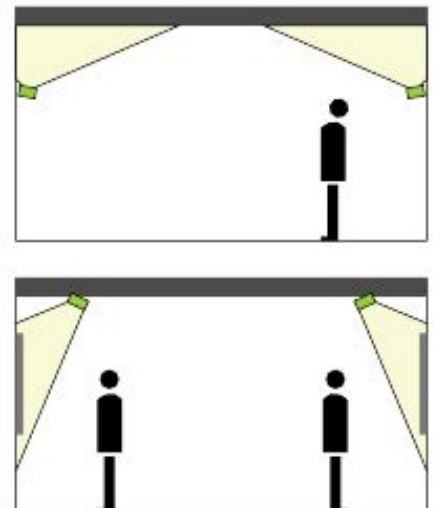

1. Advanced LED Wall-washer Lighting, Made in Korea

- A special lens was applied.
- No Glare, Selfie is good because high uniformity of illuminance
- IP67, Perfect Waterproof, Moisture Proof
- white, Warm white, R/G/B