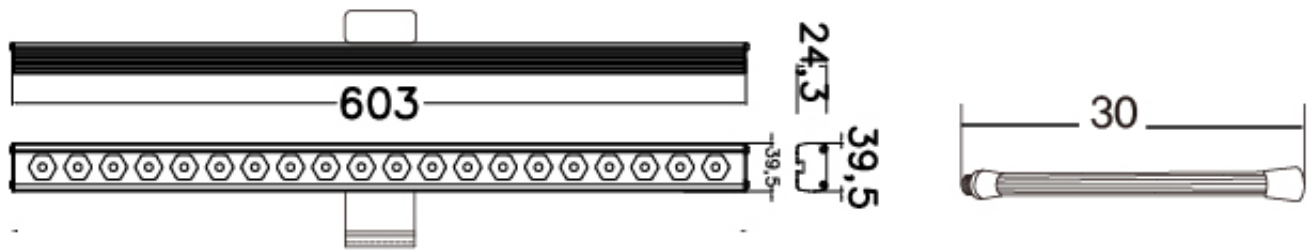

LED Wall-washer light shower 25W

light shower popup 25W

ORDER CODE : SFT120

SPECIFICATION

- 25W
- 220V(210V~270V) ,50~60Hz
- 1,550(lm)
- 2,890(lux)
- 80RA
- 6000K,3000K
- IP67
- 1kg
- 0.9 PF
- -20 ~40

DIMENSION