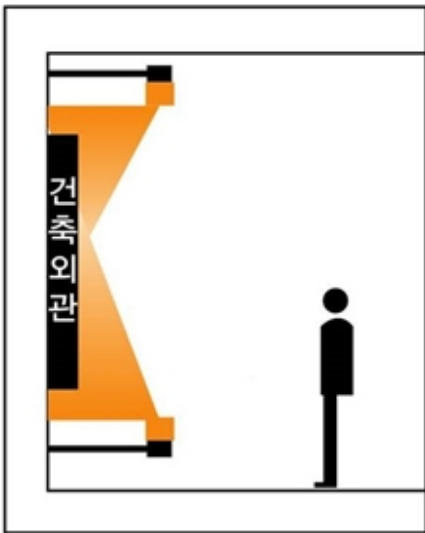

LED Wall-washer light shower 25W

light shower popup 25W

ORDER CODE : SFT120

SPECIFICATION

- 25W
- 220V(210V~270V) ,50~60Hz
- 1,550(lm)
- 2,890(lux)
- 80RA
- 6000K,3000K
- IP67
- 1kg
- 0.9 PF
- -20 ~40

DIMENSION

1. Advanced LED Wall-washer Lighting, Made in Korea

- A special lens was applied.
- No Glare, Selfie is good because high uniformity of illuminance
- IP67, Perfect Waterproof, Moisture Proof
- white, Warm white, R/G/B