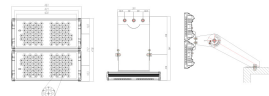

Product in issue (Square lighting)

LED Flood lighting 600W

Big space lighting 600W

LED Flood lighting 300W Dimension