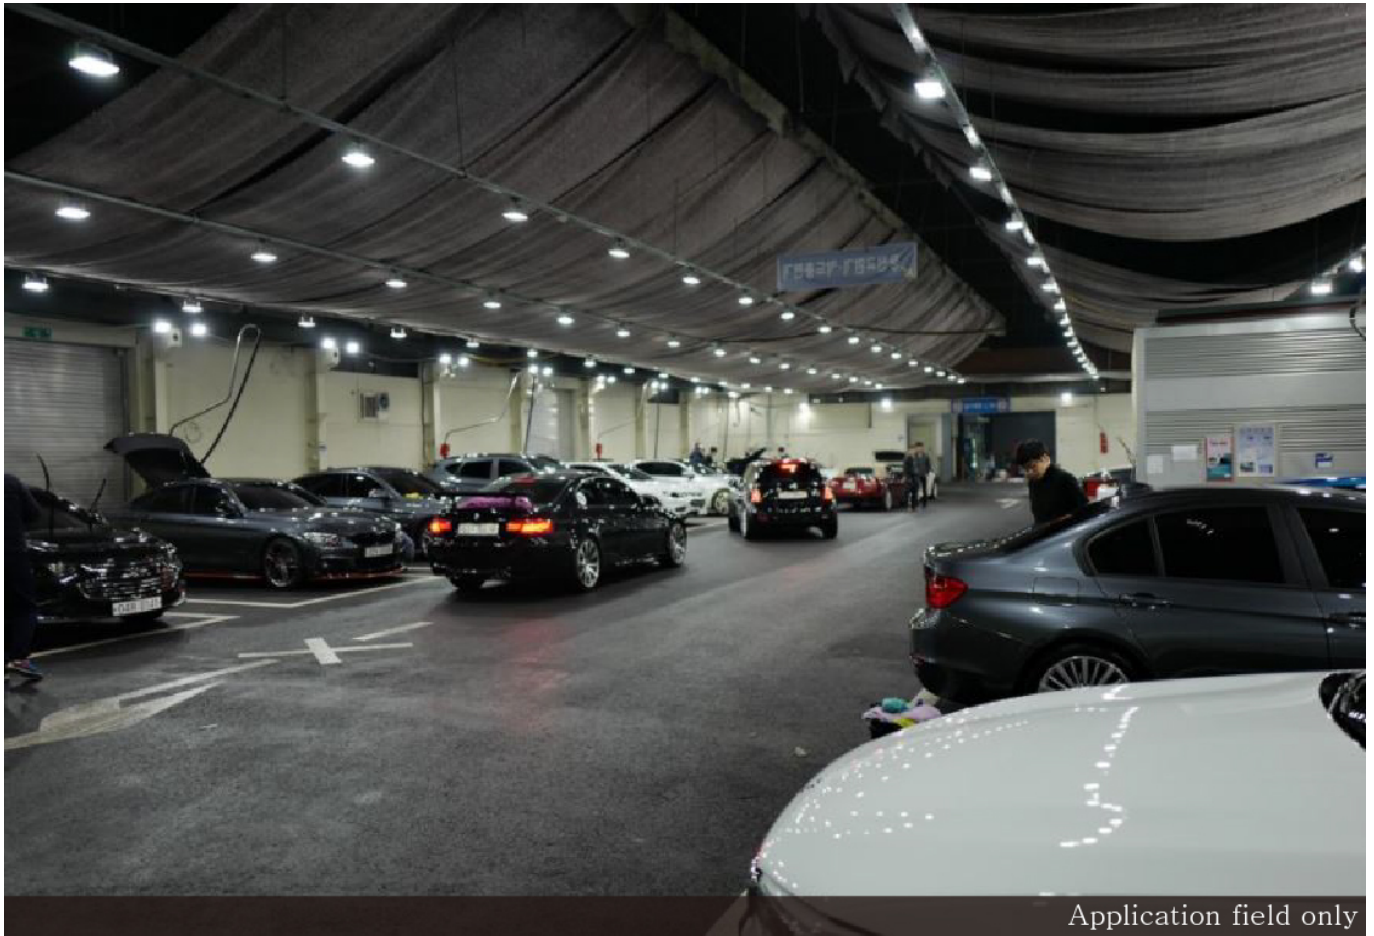

Car wash .check light .50W

Application field only