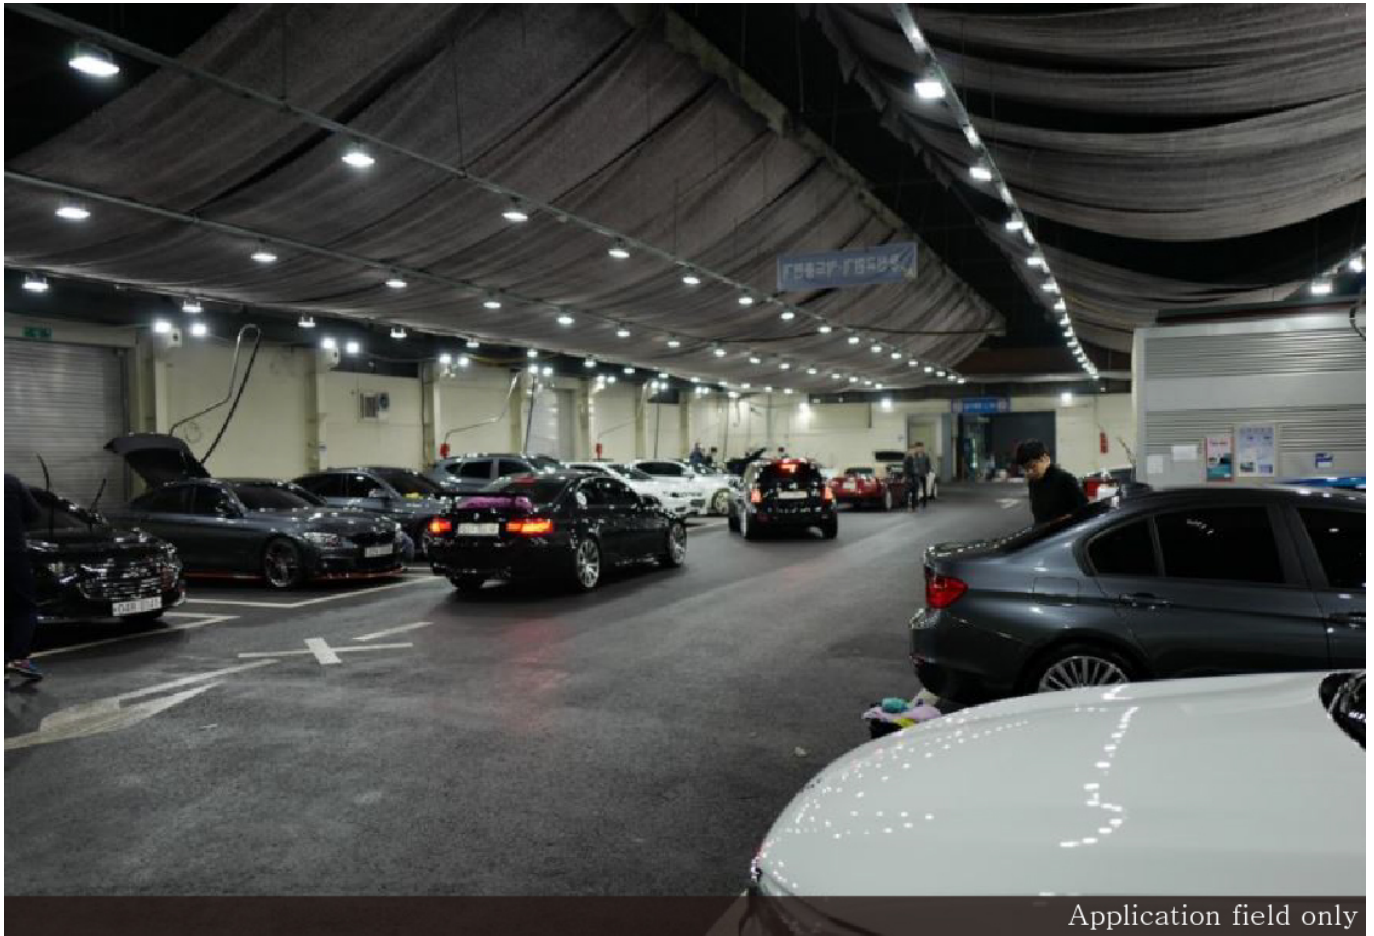

Car wash .check light .50W

Application field only

Application field only