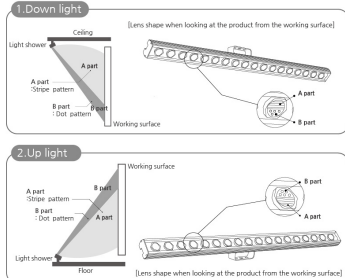

■ How to use

www.e-gmtech.com
www.stellon.net