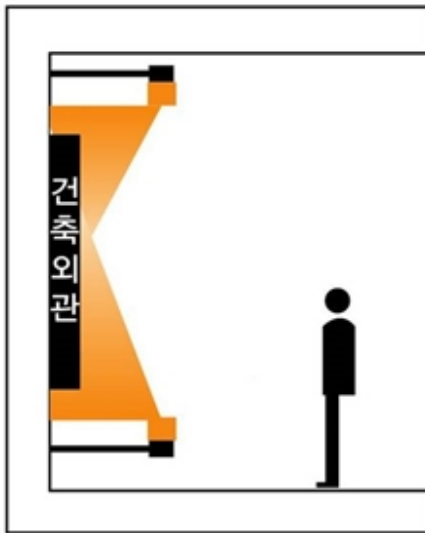

light shower track 25W

light shower track 25W

ORDER CODE : SFT145

SPECIFICATION

- 25W
- 220V(210V~270V) ,50~60Hz
- 1,550(lm)
- 2,890(lux)
- 80RA
- 6000K,3000K
- IP67
- 1kg
- 0.9 PF
- -20 ~40

DIMENSION

1. Advanced LED Wall-washer Lighting, Made in Korea

- A special lens was applied.
- No Glare, Selfie is good because high uniformity of illuminance
- IP67, Perfect Waterproof, Moisture Proof
- white, Warm white, R/G/B

[Outdoor Lighting]

[Indoor Lighting]