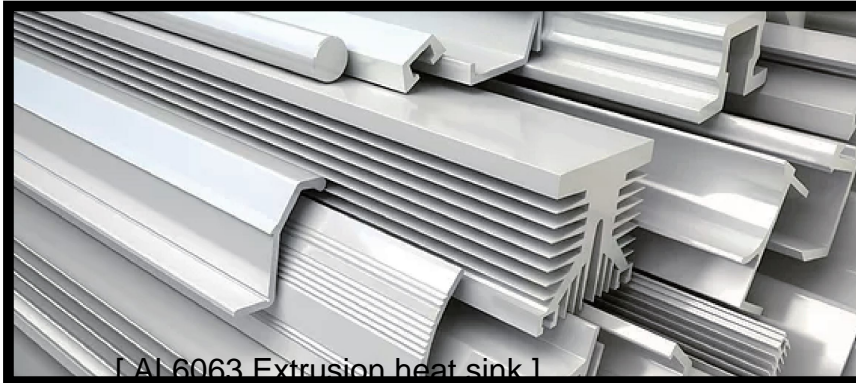

due to high quality AL6063 and Coating treatment.

3. Used High quality LED, PolyCarbonate , PCB & the Other Component

- Most of the products are Samsung LED or Cree LED, and a few are using Osram LED.

We do not use Chinese LEDs.

- Use high-quality PC materials that are also used for automotive headlights.

Therefore, there is no yellowing caused by UV, and it is not broken well.

- We mainly use FR4 PCB of large and reliable company.

4. Proven quality

- We have been in lighting business for more than 9 years,