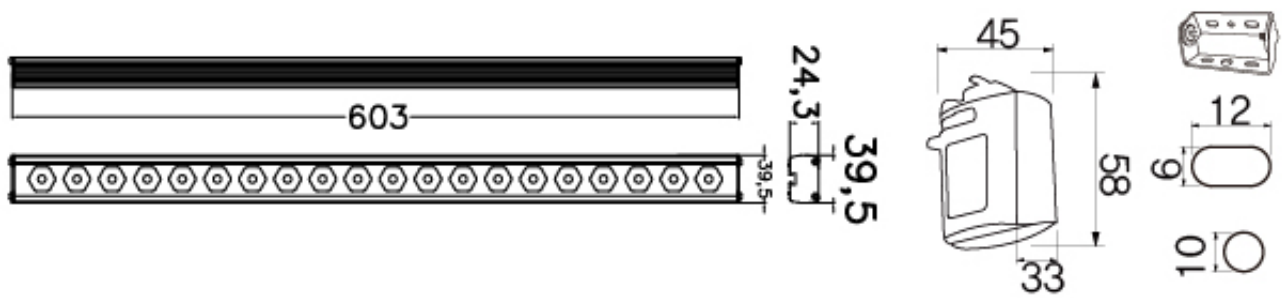

light shower track 25W

light shower track 25W

ORDER CODE : SFT145

SPECIFICATION

- 25W
- 220V(210V~270V) ,50~60Hz
- 1,550(lm)
- 2,890(lux)
- 80RA
- 6000K,3000K
- IP67
- 1kg
- 0.9 PF
- -20 ~40

DIMENSION

1. Advanced LED Wall-washer Lighting, Made in Korea