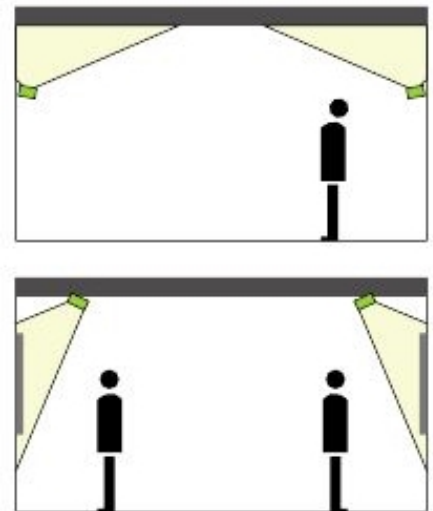

light shower track 25W

light shower track 25W

ORDER CODE : SFT145

SPECIFICATION

- 25W
- 220V(210V~270V) ,50~60Hz
- 1,550(lm)
- 2,890(lux)
- 80RA
- 6000K,3000K
- IP67
- 1kg
- 0.9 PF
- -20 ~40

DIMENSION

1. Advanced LED Wall-washer Lighting, Made in Korea

- A special lens was applied.
- No Glare, Selfie is good because high uniformity of illuminance
- IP67, Perfect Waterproof, Moisture Proof
- white, Warm white, R/G/B

[Outdoor Lighting]

[Indoor Lighting]