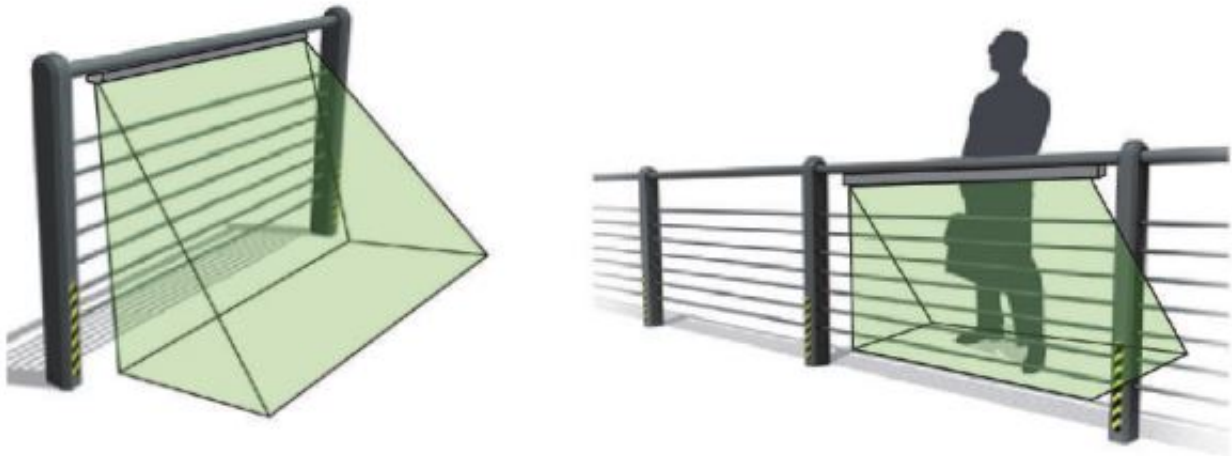

light shower track 25W

light shower track 25W

ORDER CODE : SFT145

SPECIFICATION

- 25W
- 220V(210V~270V) ,50~60Hz
- 1,550(lm)
- 2,890(lux)
- 80RA
- 6000K,3000K
- IP67
- 1kg
- 0.9 PF
- -20 ~40

DIMENSION

1. Advanced LED Wall-washer Lighting, Made in Korea

- A special lens was applied.
- No Glare, Selfie is good because high uniformity of illuminance
- IP67, Perfect Waterproof, Moisture Proof
- white, Warm white, R/G/B

[Outdoor Lighting]

[Indoor Lighting]