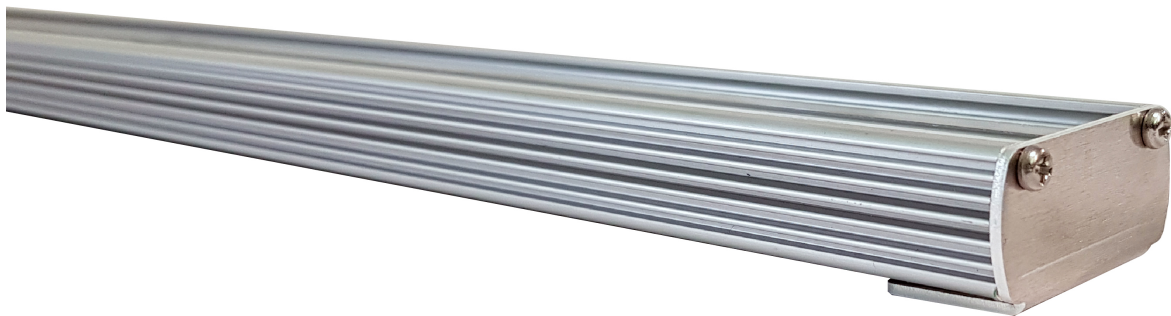

Color Changing LED RGB Light Bar 30W, 500mm IP67, DMX, Wall Washer Linear Light

RGB Bar 30W

ORDER CODE : CFT-100

SPECIFICATION

- 30W
- DC24V
- R/ G/ B
- IP67
- 0.6kg
- -20 ~40

DIMENSION

1. High quality LED RGB Bar type(stick) Lighting, Made in Korea

- IP67, Perfect Waterproof, Moisture Proof
- DMX Control. Simulation Service

2. Used High quality aluminum (AL6063) extruded heat sink used

- Our original designed heat sink, Domestic processing

- Quality and heat dissipation efficiency are much higher than Chinese die casting method.

- It can be used in high humidity and high salinity coastal area because it does not rust almost

due to high quality AL6063 and Coating treatment.

3. Used High quality LED, PolyCarbonate , PCB & the Other Component