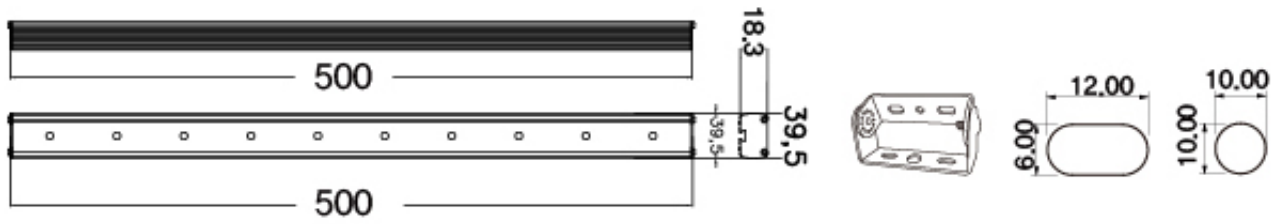

Color Changing LED RGB Light Bar 30W, 500mm IP67, DMX, Wall Washer Linear Light

RGB Bar 30W

ORDER CODE : CFT-100

SPECIFICATION

- 30W
- DC24V
- R/ G/ B
- IP67
- 0.6kg
- -20 ~40

DIMENSION

1. High quality LED RGB Bar type(stick) Lighting, Made in Korea