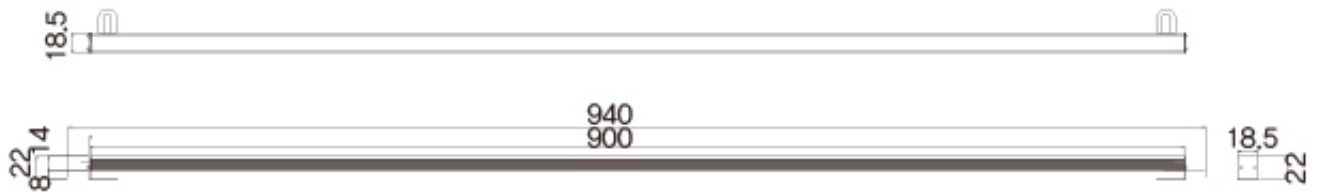

LED DC12V~36V 24W BAR tilt type, IP67

DC12V~36V 24W tilt

ORDER CODE : SB-322

SPECIFICATION

- 24W
- DC12V~36V
- 1,524(lm)
- 1,300(lux)
- 75RA
- 6000K,3000K
- IP65
- 0.5kg
- -20 ~40

DIMENSION

1. Advanced LED DC Light Bar, Made in Korea

- For Exterior Architectural, For Vessel & Equipment
- Choose this if you want a high quality product.
- Molded with silicone, no yellowing.
IP67, Perfect Waterproof, Moisture Proof
- white, Warm white,
- There is no radio interference in the wireless communication device