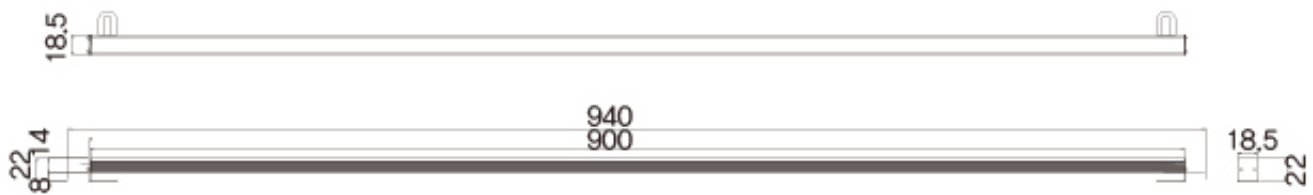

LED DC12V~36V 24W BAR tilt type, IP67

DC12V~36V 24W tilt

ORDER CODE : SB-322

SPECIFICATION

- 24W
- DC12V~36V
- 1,524(lm)
- 1,300(lux)
- 75RA
- 6000K,3000K
- IP65
- 0.5kg
- -20 ~40

DIMENSION

1. Advanced LED DC Light Bar, Made in Korea

- For Exterior Architectural, For Vessel & Equipment
- Choose this if you want a high quality product.
- Molded with silicone, no yellowing.
IP67, Perfect Waterproof, Moisture Proof
- white, Warm white,
- There is no radio interference in the wireless communication device