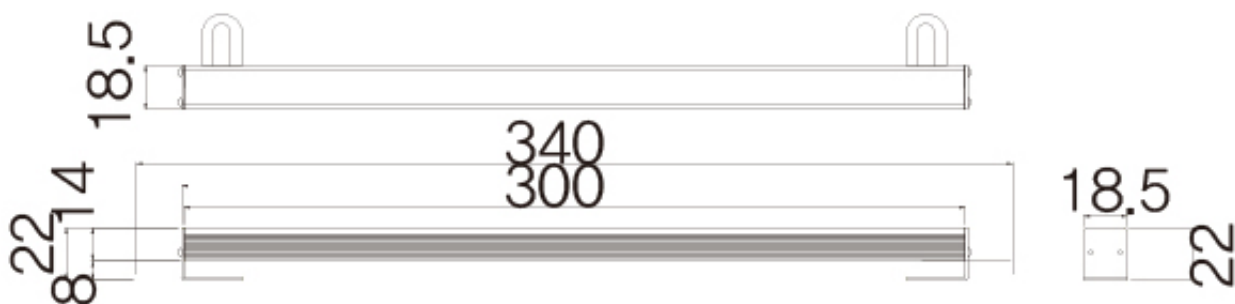

LED DC12V ~ 36V 8W BAR tilt Type. IP67

DC12~36V8W BAR tilt

ORDER CODE : SB-302

SPECIFICATION

- 8W
- DC12V~36V
- 502(lm)
- 712(lux)
- 75RA
- 6000K,3000K
- IP65
- 0.15kg
- -20 ~40

DIMENSION

1. Advanced LED DC Light Bar, Made in Korea

- For Exterior Architectural, For Vessel & Equipment
- Choose this if you want a high quality product.
- Molded with silicone, no yellowing.
 - IP67, Perfect Waterproof, Moisture Proof
- white, Warm white,
- There is no radio interference in the wireless communication device