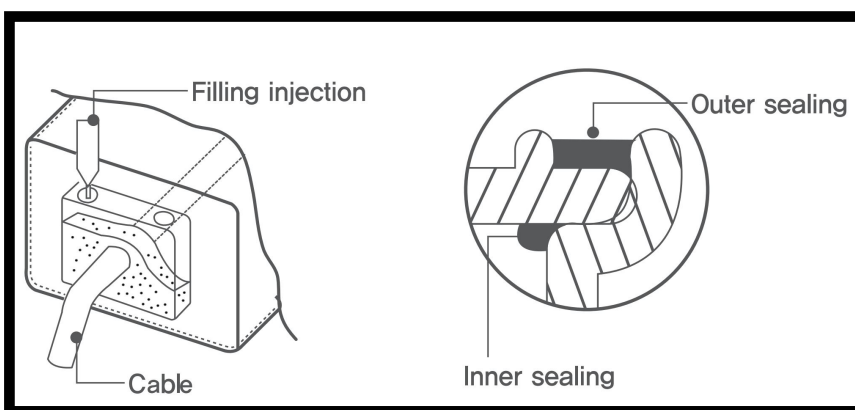

1. World-class sealing (waterproof, moisture-proof) technology

- Link: [US Patent](#) [Korea Patent 1](#), [Korea Patent 2](#)

- Our original designed heat sink, Domestic processing