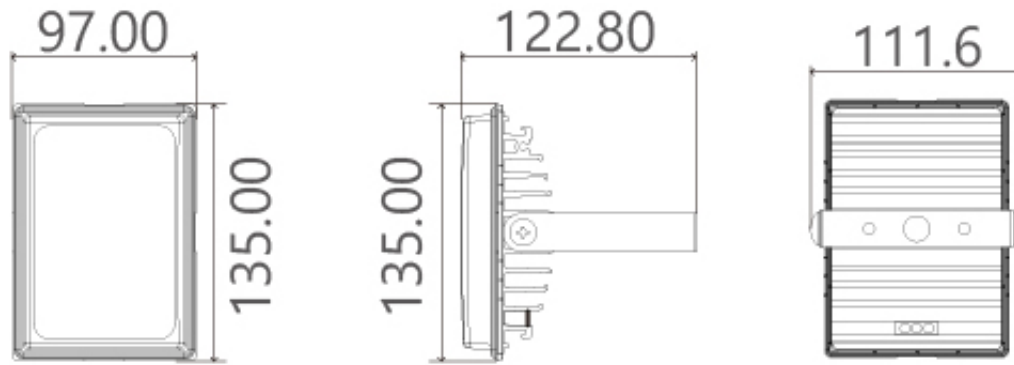

LED Flood light DC12V ~36V Mini 20W

DC12V~36V Mini 20W

ORDER CODE : MFV001

SPECIFICATION

- 20W
- DC12V~36V
- 1,700(lm)
- 590(lux)
- 60RA
- 6000K,3000K
- IP67
- 0.44kg
- -20 ~40

DIMENSION

EGM-Tech's industrial and vessel lighting has been upgraded three times since 2011.