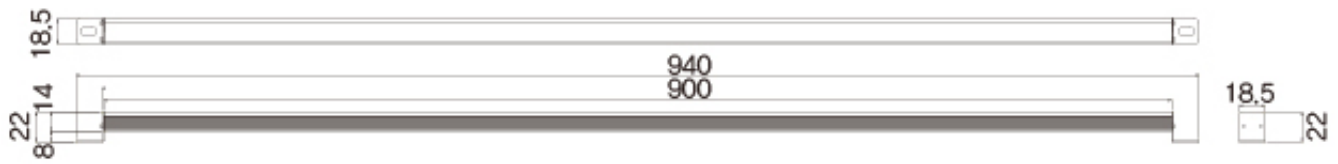

LED DC12V ~ 36V 24W BAR type, IP67

DC12V~36V 24W

ORDER CODE : SB-322

SPECIFICATION

- 24W
- DC12V~36V
- 1,524(lm)
- 1,300(lux)
- 75RA
- 6000K,3000K
- IP65
- 0.5kg
- -20 ~40

DIMENSION

1. Advanced LED DC Light Bar, Made in Korea