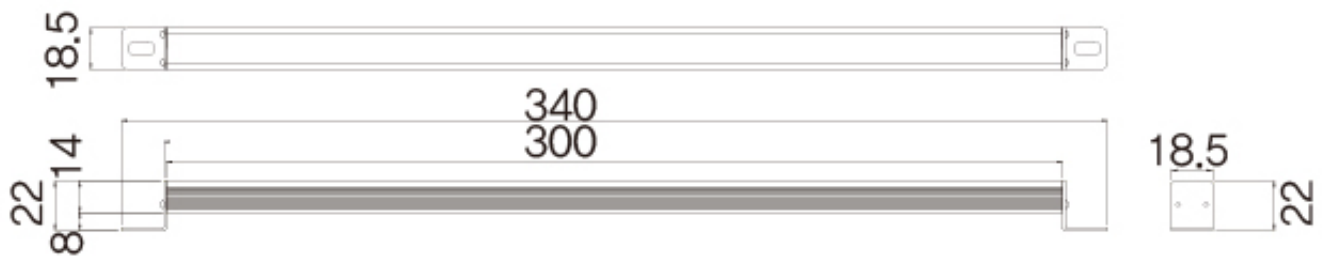

LED DC12V ~36V 8W BAR type, IP67

DC12~36V8W BAR

ORDER CODE : SB300

SPECIFICATION

- 8W
- DC12V~36V
- 502(lm)
- 712(lux)
- 75RA
- 6000K,3000K
- IP65
- 0.15kg
- -20 ~40

DIMENSION

1. Advanced LED DC Light Bar, Made in Korea