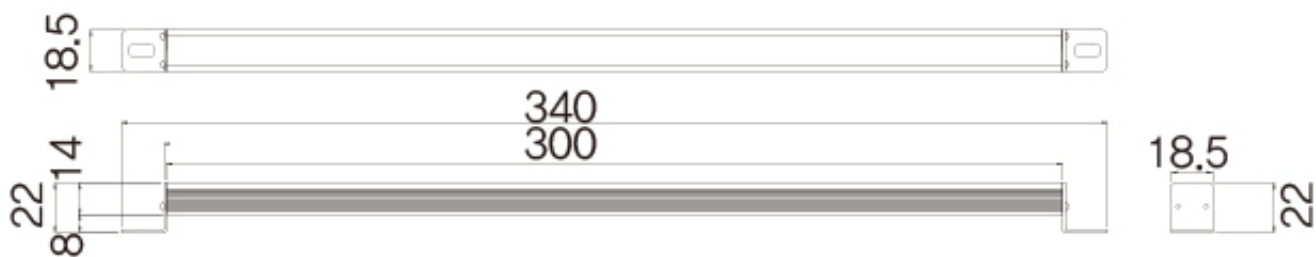

LED DC12V ~36V 8W BAR type, IP67

DC12~36V8W BAR

ORDER CODE : SB300

SPECIFICATION

- 8W
- DC12V~36V
- 502(lm)
- 712(lux)
- 75RA
- 6000K,3000K
- IP65
- 0.15kg
- -20 ~40

DIMENSION

1. Advanced LED DC Light Bar, Made in Korea