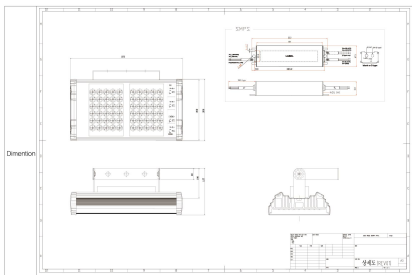

150W Dimension