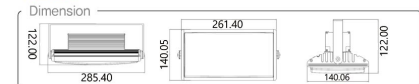

■ Specification ■ Same specification ■ Red ■ Green ■ Blue

Input voltage	Power consumption	Dominant Wavelength	Angle	Color
AC 160~277V (47~63Hz)	35W	625nm 525nm 460nm	Lens 60°	Red Green Blue

IP level	Weight	Operating temperature	Heat sink	Cover	KC
IP67	1.7 Kg	-50~40℃	Aluminium	Poly carbonate	☑

■ Dimension (285mmX140mmX122mm)