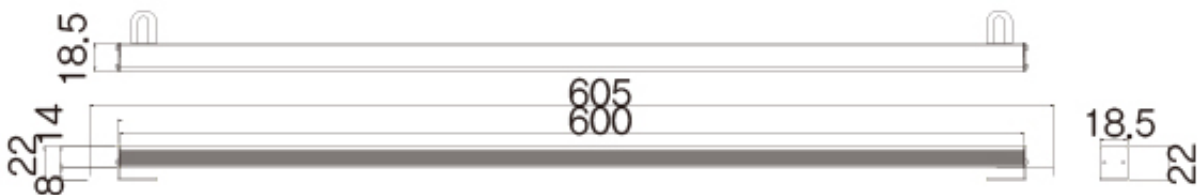

LED DC12V ~ 36V 16W BAR tilt Type, IP67

DC12~36V 16W BAR

ORDER CODE : SB-312

SPECIFICATION

- 16W
- DC12V~36V
- 1,011(lm)
- 1,530(lux)
- 75RA
- 6000K,3000K
- IP65
- 0.25kg
- -20 ~40

DIMENSION

1. Advanced LED DC Light Bar, Made in Korea