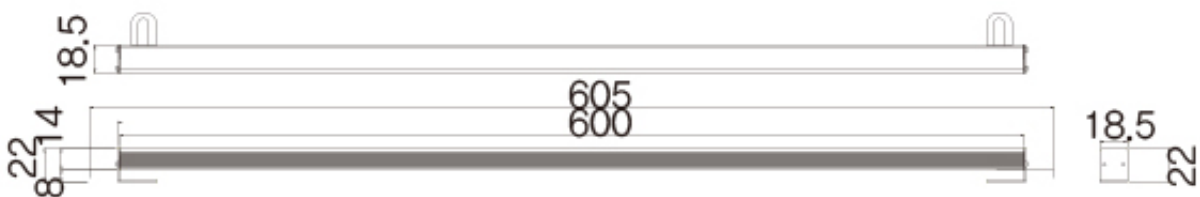

LED DC12V ~ 36V 16W BAR tilt Type, IP67

DC12~36V 16W BAR

ORDER CODE : SB-312

SPECIFICATION

- 16W
- DC12V~36V
- 1,011(lm)
- 1,530(lux)
- 75RA
- 6000K,3000K
- IP65
- 0.25kg
- -20 ~40

DIMENSION

1. Advanced LED DC Light Bar, Made in Korea