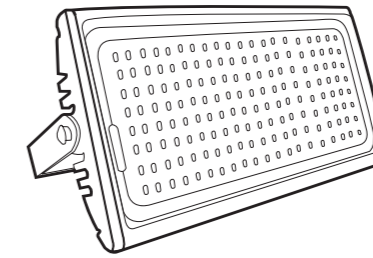

## Sign floodlight

Stellon horizontal sign lighting is: LED horizontal sign dedicated lighting. It can be substitute for metal halide lighting. It provide differentiated from Chinese product as perfect waterproof, moisture proof technique, long lifespan, high durability, and bright light distribution.

### ※ Light introduction

#### Flood light | Neo plus light

35W / 50W / 75W

Slim 50W CW WW

80W

Neo plus 80W CW WW