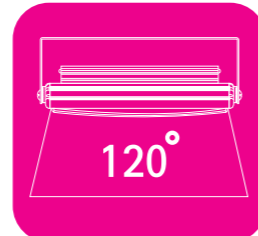

※ Slim 50w 8ea Sign board

※ Slim 35w 22ea Restaurant

## Sign floodlight

Stellon horizontal sign lighting is: LED horizontal sign dedicated lighting. It can be substitute for metal halide lighting. It provide differentiated from Chinese product as perfect waterproof, moisture proof technique, long lifespan, high durability, and bright light distribution.

• IP68, related patent

• High efficiency compare with Metal halide.

• Slim & light design

• 120degree of light distribution

• Simple installation system