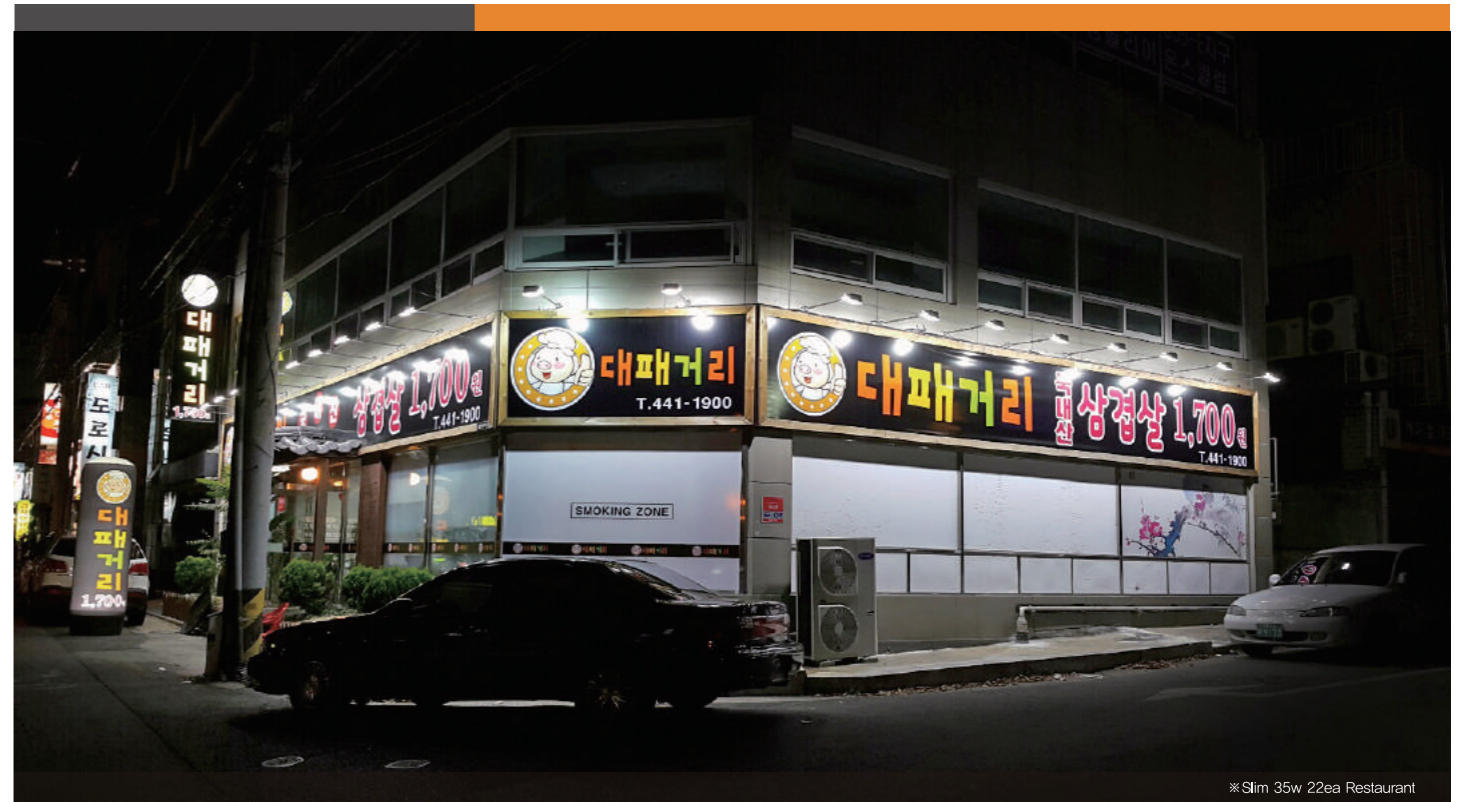

※ Slim 50w 8ea Sign board

※ Slim 35w 22ea Restaurant

## Sign floodlight

Stellon horizontal sign lighting is: LED horizontal sign dedicated lighting. It can be substitute for metal halide lighting. It provide differentiated from Chinese product as perfect waterproof, moisture proof technique, long lifespan, high durability, and bright light distribution.