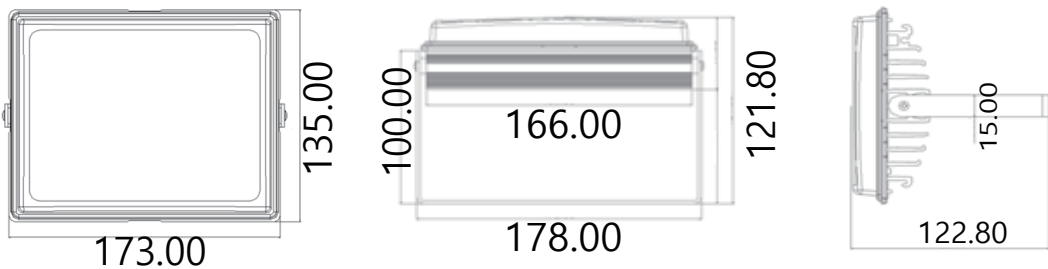

■ AC220V TYPE

SLIM 35W

Perfect water proof function of SLIM type(45mm) outdoor flood light

- Perfect waterproof, moisture proof, micro dust proof, frozen proof.
- Substitution for 100W HQI
- 60~70% savings electricity cost (compared with HQI)
- Total flux 2,441lm / Illuminance 835lux(1m)

■ Specification

Total flux	Illuminance(1m)	Beam angle	CRI	CCT
2,441(lm)	835(lux)	120° / 60°	OVER 75	6,000K / 3000K

IP level	Weight	Operating temperature	Power consumption	Input voltage	PF
IP67	0.8 Kg	-50~55°C	35W	AC220V (210V~270V)	OVER 0.9

■ Dimension (173mmX135mmX121.8mm)

Dimension

■ Application (sign, billboard)