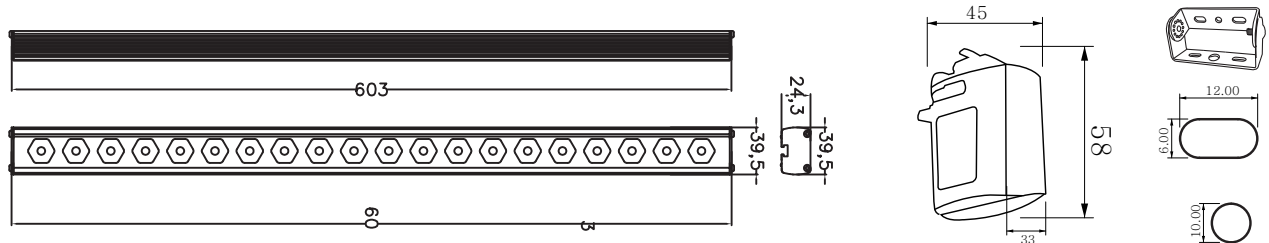

■ AC220V TYPE

Light shower for track 25W

Perfect Waterproof & nonglare track Lighting

- Oneside direction: Only the work surface can be released during installation
- Perfect waterproof, moistureproof, dustproof
- lighting light work surfaces evenly
- a high-end design

■ Specification

Total flux	Illuminance(1m)	Beam angle	CRI	CCT
1,550(lm)	2,890(lux)	one side 20°	over 80	6,000K / 3000K

IP level	Weight	Operating temperature	Power consumption	Input voltage	PF
IP67	1 Kg	-20~40°C	25W	AC220V	over 0.9

■ Dimension (600mmX40mmX25mm)

Dimension

■ 적용분야 (Interior, landscape)