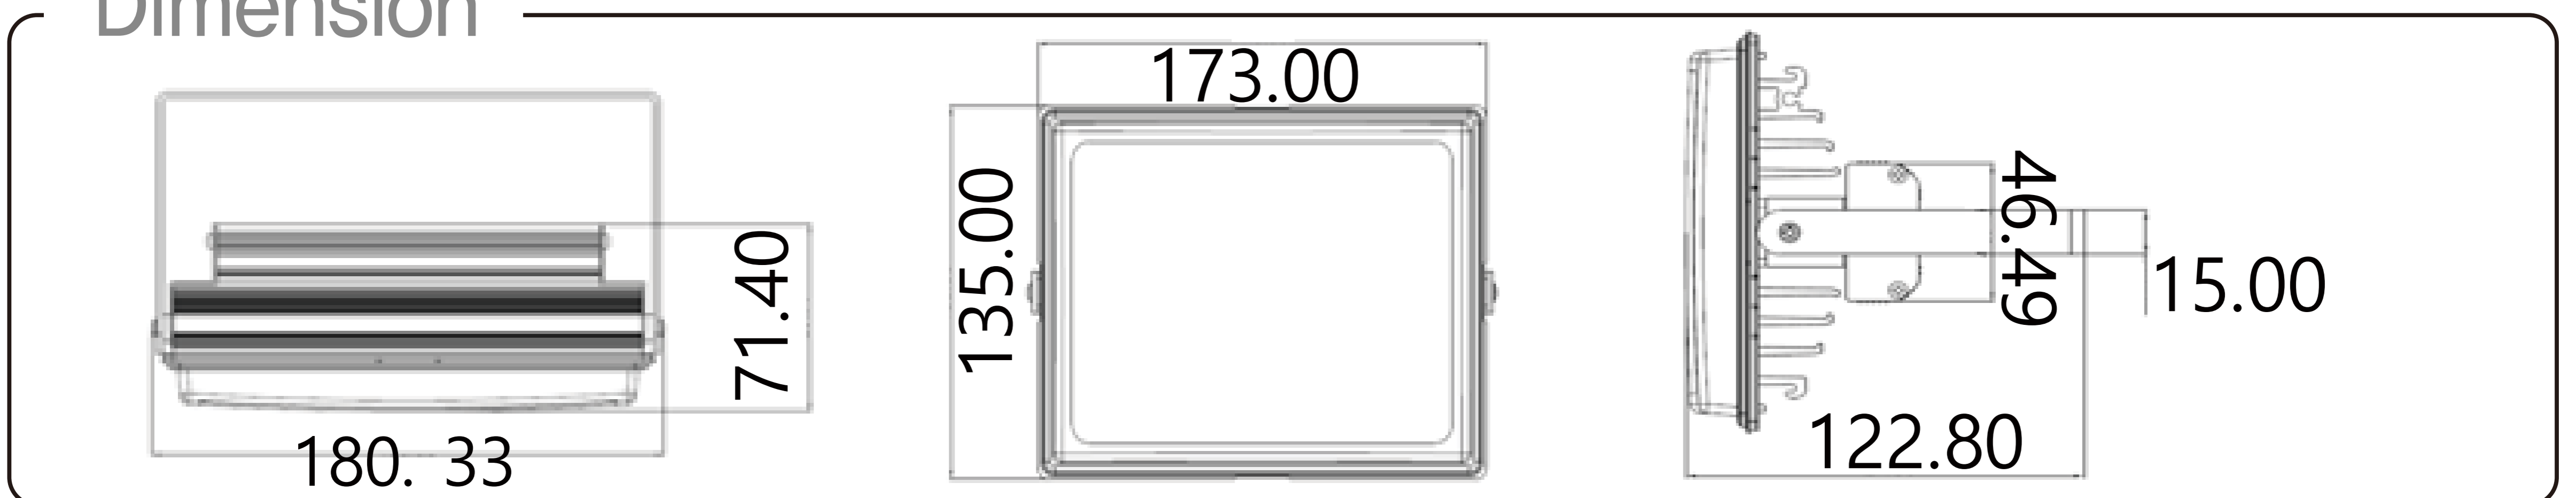

■ DC TYPE

RGB 40W (CFF200)

Venture for Tomorrow

Proper to colorful Indoor Stage and landscape environment

- Perfect waterproof, moisture proof, salinity proof, proper to marine activity
- Possibility to perform pattern by color and speed using controller
- Exterior color of exterior walls and tunnels

■ Specification

Input voltage	Power consumption	Beam angle	AGE
DC12V	40W	120° / 40°	30000Hour

IP level	Weight	Operating temperature	Color
IP67	0.8 Kg	-20~40°C	(RED/ORANGE/GREEN/YELLOW /PINK/BLUE/WHITE)

■ Dimension (173mmX135mmX122.8mm)

Dimension

■ 적용분야 (Landscape ,Bridge, cave, tunnel)