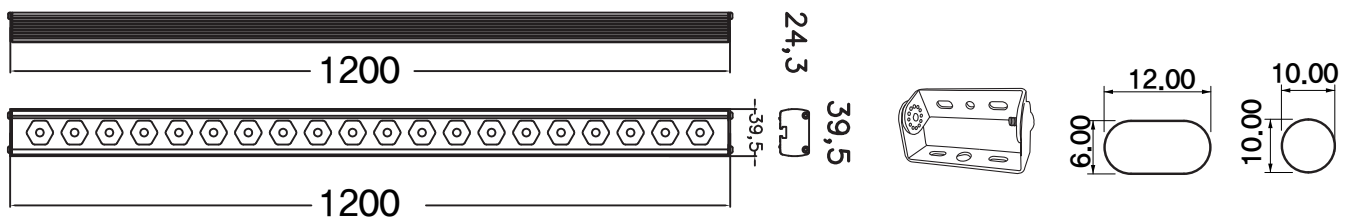

■ AC220V TYPE

Light shower 50W

Perfect Waterproof & nonglare Wallwasher Lighting

- Oneside direction: Only the work surface can be released during installation
- Perfect waterproof, moistureproof, dustproof
- lighting light work surfaces evenly
- a high-end design

■ Specification

Total flux	Illuminance(1m)	Beam angle	CRI	CCT
3,100(lm)	5,680(lux)	one side 20°	over 80	6,000K / 3000K

IP level	Weight	Operating temperature	Power consumption	Input voltage	PF
IP67	2 Kg	-20~40°C	25W	AC220V	over 0.9

■ Dimension (1200mmX40mmX25mm)

Dimension

■ 적용분야 (Interior, landscape)