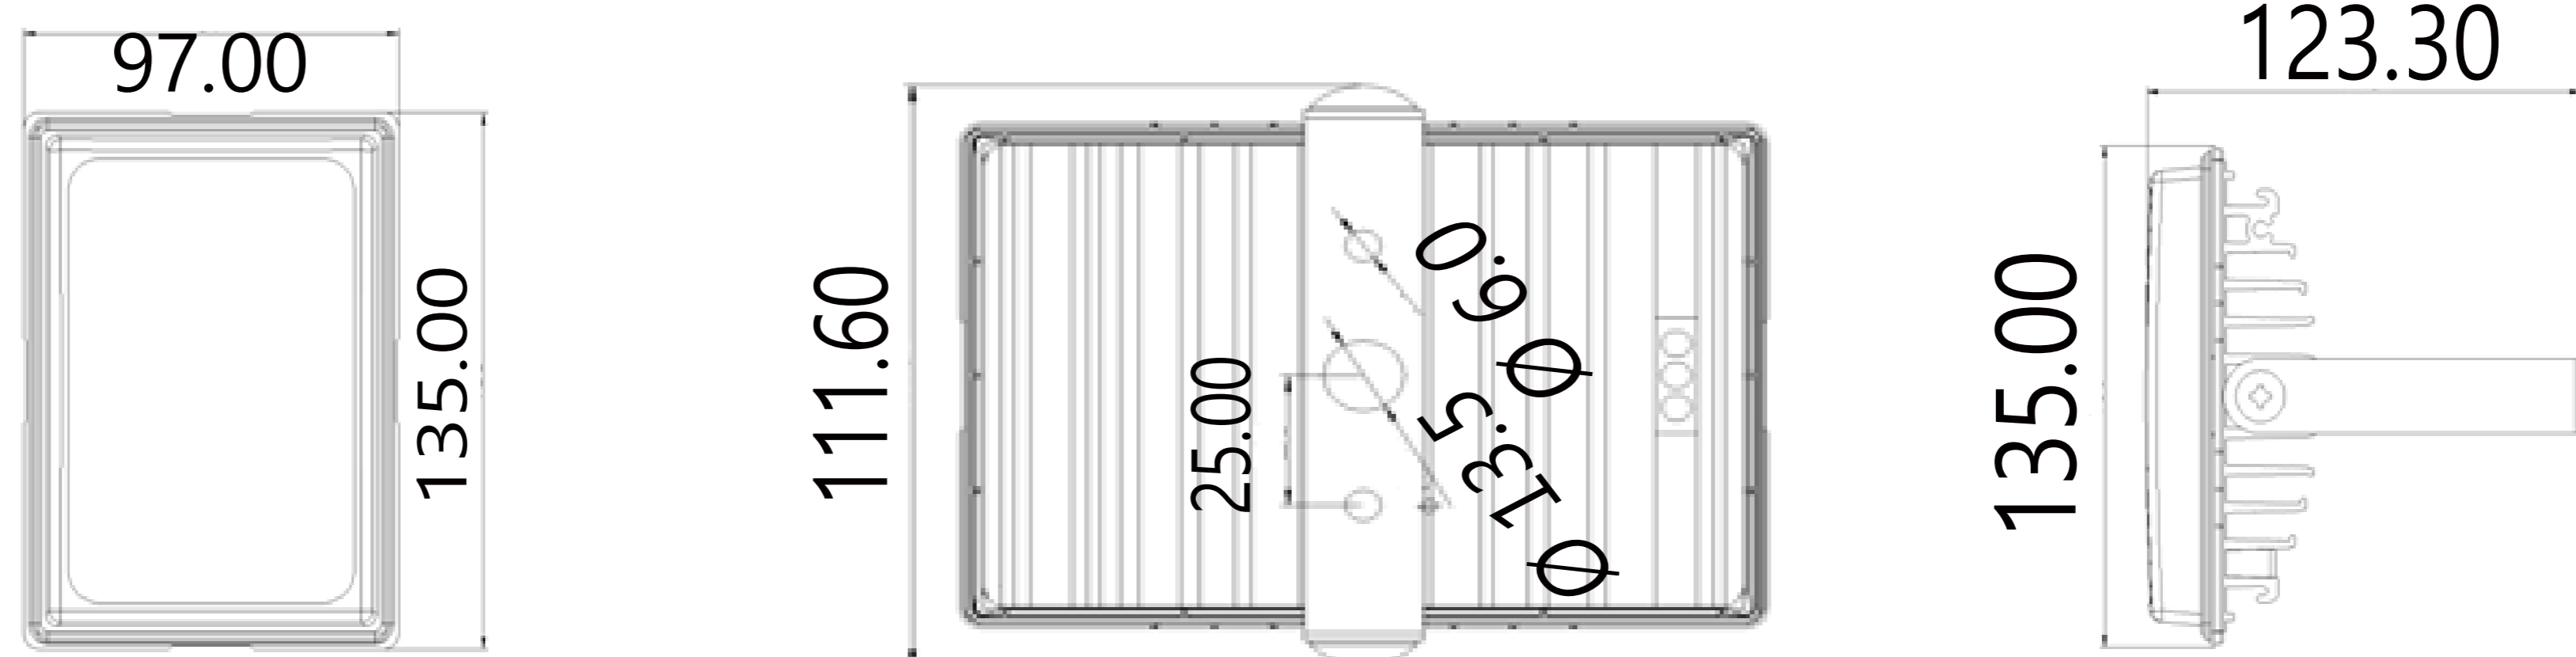

## Proper to colorful Indoor Stage and landscape environment

- Perfect waterproof, moisture proof, salinity proof proper to marine activity
- Possibility to perform pattern by color and speed using controller
- Weight 600g Lightweight product

## ■ Specification

Input voltage	Power consumption	Beam angle	AGE
DC12V	20W	120° / 40°	30000Hour

IP level	Weight	Operating temperature	Color
IP67	0.6 Kg	-20~40°C	(RED/ORANGE/GREEN/YELLOW /PINK/BLUE/WHITE)

## ■ Dimension (135mmX97mmX123.3mm)

Dimension