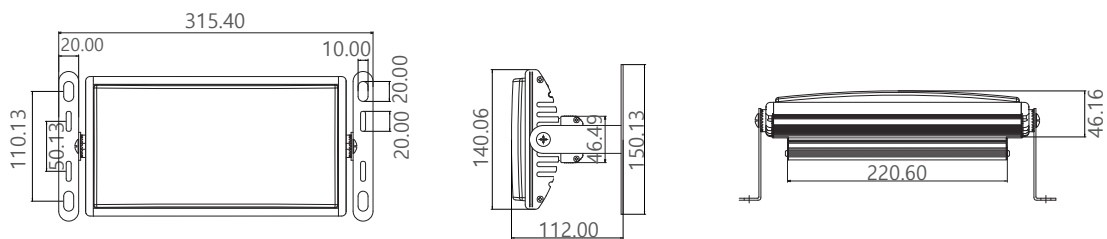

## Available in -50degree Good for 6~7m height cold storage

- Good for low temperature enviroment
- Perfect waterproof, moisture proof, micro dust proof, frozen proof.
- light weight 400g
- Total flux 7,350lm / Illuminance 2,510

## ■ Specification

Total flux	Illuminance(1m)	Beam angle	CRI	CCT
7,350(lm)	2,510(lux)	120° / 60°	OVER 75	6,000K / 3000K

IP level	Weight	Operating temperature	Power consumption	Input voltage	PF
IP67	2 Kg	-50~40°C	80W	AC220V (190V~290V)	OVER 0.9

## ■ Dimension (315mmX110mmX112mm)

Dimension